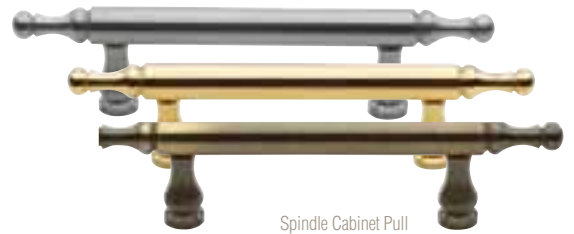

Spindle Cabinet Pull
4475-2.5", 4476-3.75"