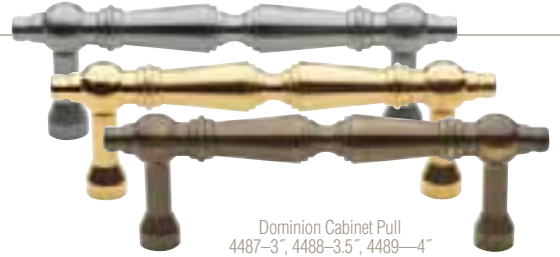

# CABINET PULLS

Cabinet Pull  
4423-3", 4424-4"

Classic Cabinet Pull  
4462-3"

Oval Cabinet Pull  
4479-3", 4480-4"

Contour Cabinet Pull  
4473-3", 4474-3.75"

Dominion Cabinet Pull  
4487-3", 4488-3.5", 4489-4"