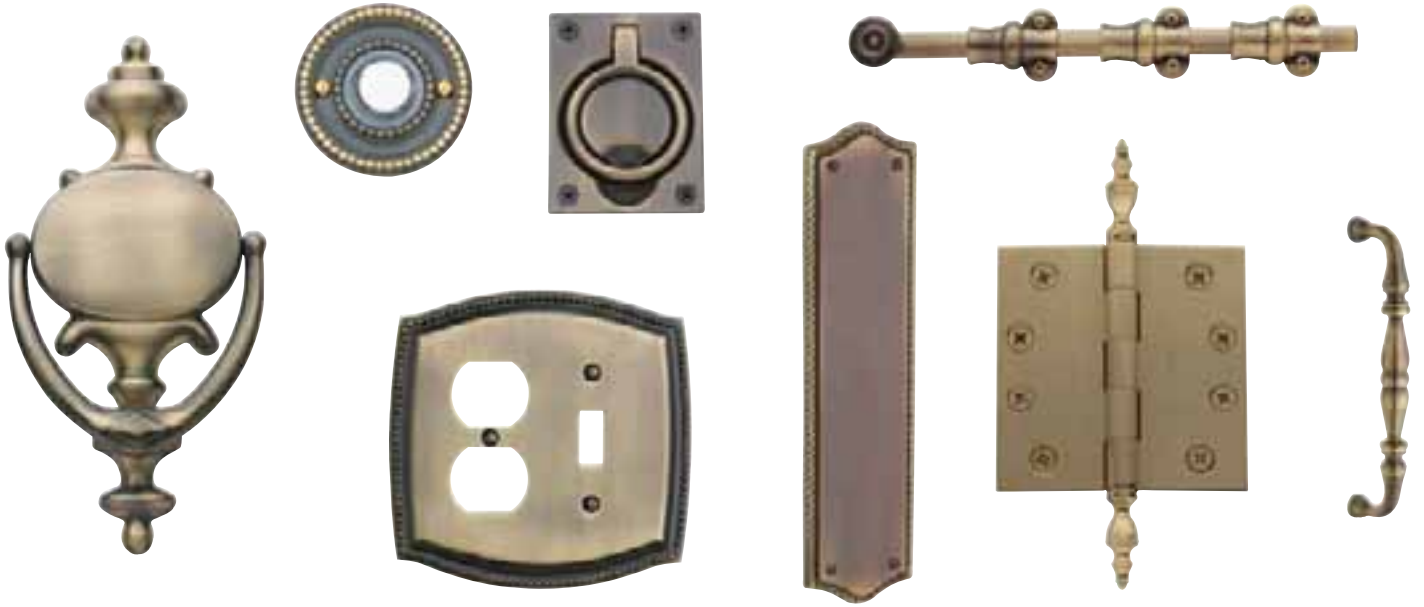

TE WITH BALDWIN

a sampling of our federal collection..

Our Federal collection with 15 entrance set designs, 9 knobs, 12 levers and a healthy assortment of cabinet hardware, door knockers, bell buttons, flush and utility pulls, switchplates, hinges, surface bolts and bath accessories, all available in twenty-one rich finishes. Just one example of the styles Baldwin can take throughout your home. Colonial, Federal, Victorian, French Quarter, Rustic, Contemporary, imagine the possibilities!

BALDWIN